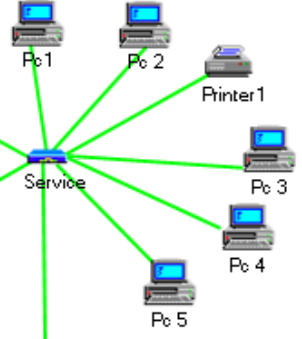

Address Range:196.45.32.33-196.45.32.62
Subnet Address:196.45.32.32
Maximum Nodes:30

Address Range:196.45.32.65-196.45.32.94
Subnet Address:196.45.32.64
Maximum Nodes:30

Address Range:196.45.32.193-196.45.32.192
Subnet Address:196.45.32.192
Maximum Nodes:30

Address Range:196.45.32.161-196.45.32.190
Subnet Address:196.45.32.160
Maximum Nodes:30

Address Range:196.45.32.97-196.45.32.126
Subnet Address:196.45.32.96
Maximum Nodes:30

Address Range:196.45.32.129-196.45.32.158
Subnet Address:196.45.32.128
Maximum Nodes:30